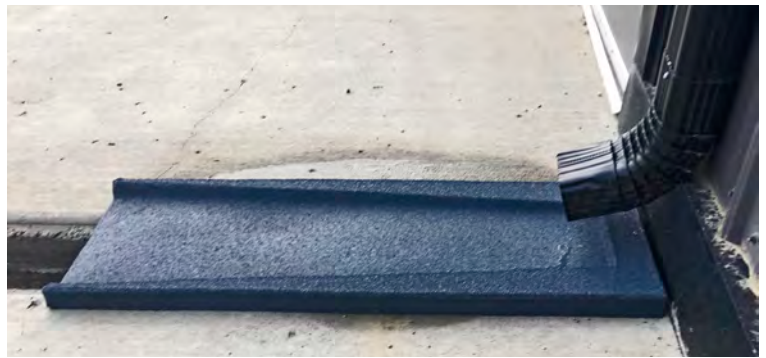

Splash Pads

Made from 100% Recycled Tires