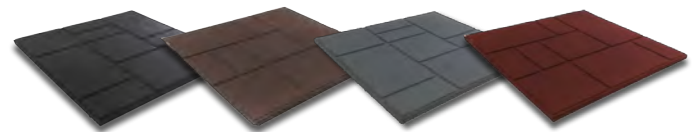

Item Name	Dimensions	Weight	Part #	UPC Code	Qty/Skid
Signature Tile Black	24" x 24" x .75"	15 lbs	4120118	736846520142	140
Signature Tile Brown	24" x 24" x .75"	15 lbs	4120208	736846520173	140
Signature Tile Grey	24" x 24" x .75"	15 lbs	4120158	736846520166	140
Signature Tile Red	24" x 24" x .75"	15 lbs	4120408	736846520159	140