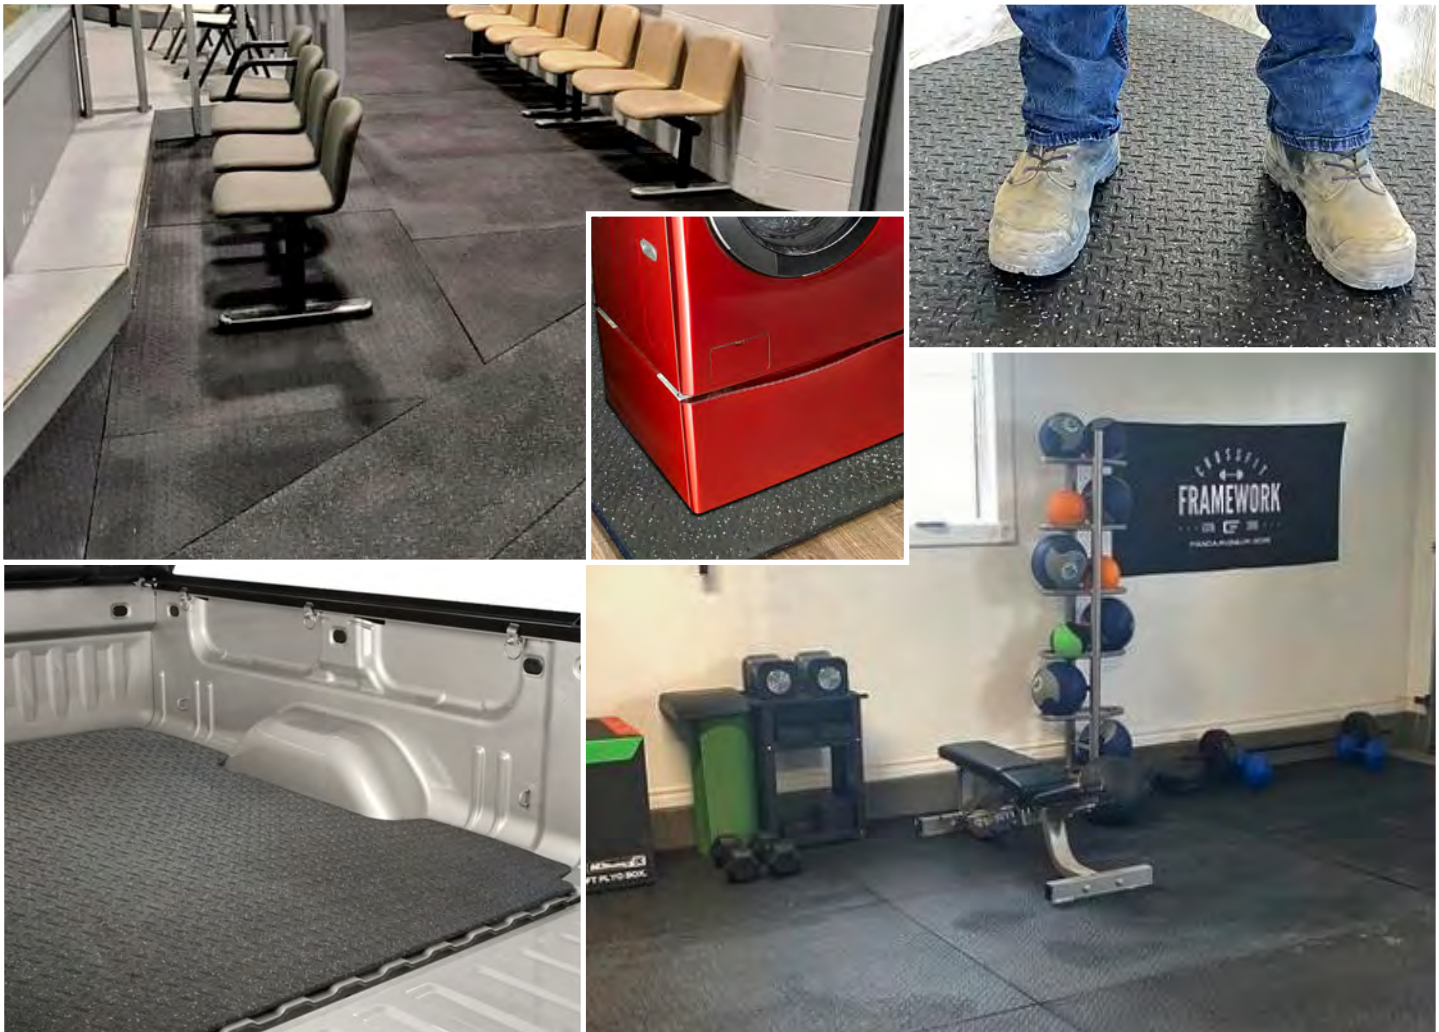

Multi-Purpose Mats

Made from 100% Recycled Tires

Shercom's multi-purpose mats are individually molded providing a resilient surface that can be used anywhere. Our mats are designed to be slip-resistant and shock absorbing creating a safer work environment.

As with all Shercom products, these mats are very easy to clean, they are durable and long-lasting. They have a high flash point where fire resistance is important.

Dimensions

- 4' x 6' x 1/2" thick
- 56 lbs

Typical Uses

- All Commercial Floor Applications
- Cross fit Gyms • Fitness Centres • Weight Rooms
- Home Exercise Rooms
- Curling/Hockey Arenas • Sports Complexes
- Residential Garages and Shop Floors
- Kennels and Dog runs
- Truck/Trailer Bed Liner

Item Name	Dimensions	Weight	Part #	Qty/Skid
Multi Purpose Mat - Black	48" x 72" x 1/2"	56 lbs	4230118	30